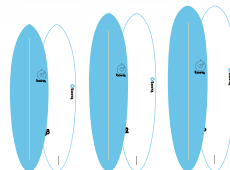

SOFTDECK DESIGN

MODFISH

MODFUN

MODFUN V+

LONGBOARD

5'11 6'3 6'6 6'10 7'2

6'8 7'2 7'6

7'4 7'8 8'2

8'0 8'6 9'0 9'1 9'6