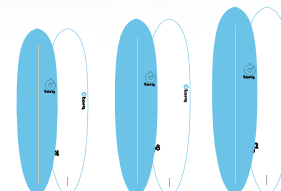

SOFTDECK DESIGN

MODFISH

MODFUN

MODFUN V+

LONGBOARD

5'11 6'3 6'6 6'10 7'2

6'8 7'2 7'6

7'4 7'8 8'2

8'0 8'6 9'0 9'1 9'6