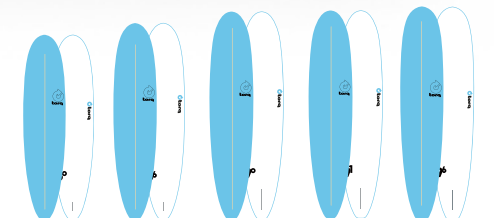

SOFTDECK DESIGN

MODFISH

MODFUN

MODFUN V+

LONGBOARD

5'11 6'3 6'6 6'10 7'2

6'8 7'2 7'6

7'4 7'8 8'2

8'0 8'6 9'0 9'1 9'6