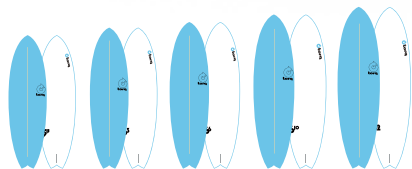

SOFTDECK DESIGN

MODFISH

MODFUN

MODFUN V+

LONGBOARD

5'11 6'3 6'6 6'10 7'2

6'8 7'2 7'6

7'4 7'8 8'2

8'0 8'6 9'0 9'1 9'6